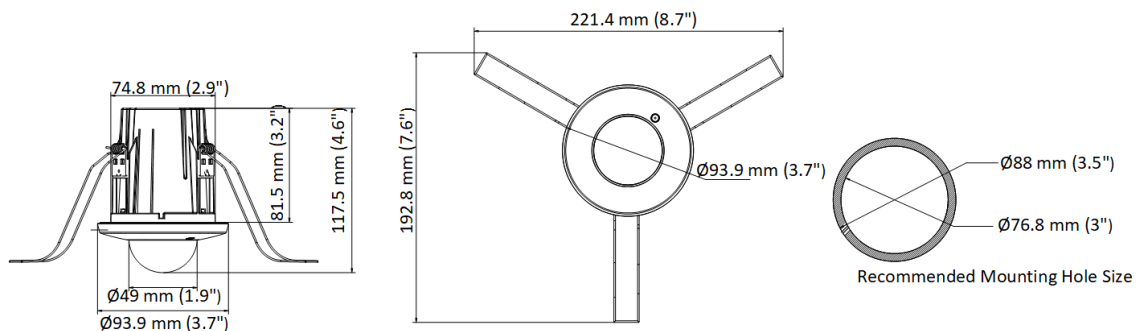

Camera Weight	Approx. 155 g (0.3 lb.)
With Package Weight	Approx. 325 g (0.7 lb.)
Approval	
EMC	FCC (47 CFR Part 15, Subpart B); CE-EMC (EN 55032: 2015, EN 61000-3-2:2019, EN 61000-3-3:2013+A1:2019, EN 50130-4: 2011 +A1: 2014);
Safety	CB (IEC 62368-1:2014+A11); CE-LVD (EN 62368-1:2014/A11:2017)
Environment	CE-RoHS (2011/65/EU); WEEE (2012/19/EU); Reach (Regulation (EC) No 1907/2006)

▪ Dimension

Unit: mm (inch)

Distributed by

HIK.COM.VN**HIKVISION®****Headquarters**

No.555 Qianmo Road, Binjiang District,
Hangzhou 310051, China
T +86-571-8807-5998
overseasbusiness@hikvision.com

Hikvision USA
T +1-909-895-0400
sales.usa@hikvision.com